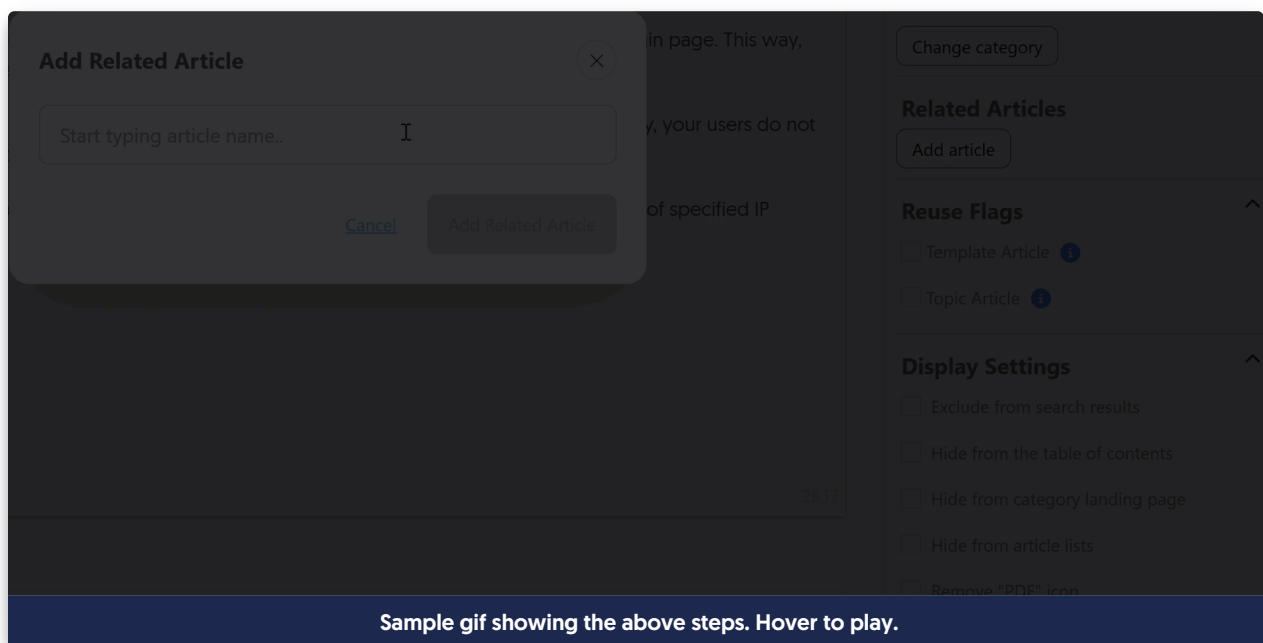

Add related articles

Last Modified on 01/09/2025 12:06 pm EST

While you can use automatic suggestions for your related articles, for the best control, you'll want to manually suggest them.

To add a related article:

1. Open the article or category for editing.
2. In the **Related Articles** section, select **Add article**.
3. Type the article or category title you want to add as a related article. The dropdown autosuggests articles or categories based on what you've typed.
4. Select the article or category, then select **Add Related Article**.